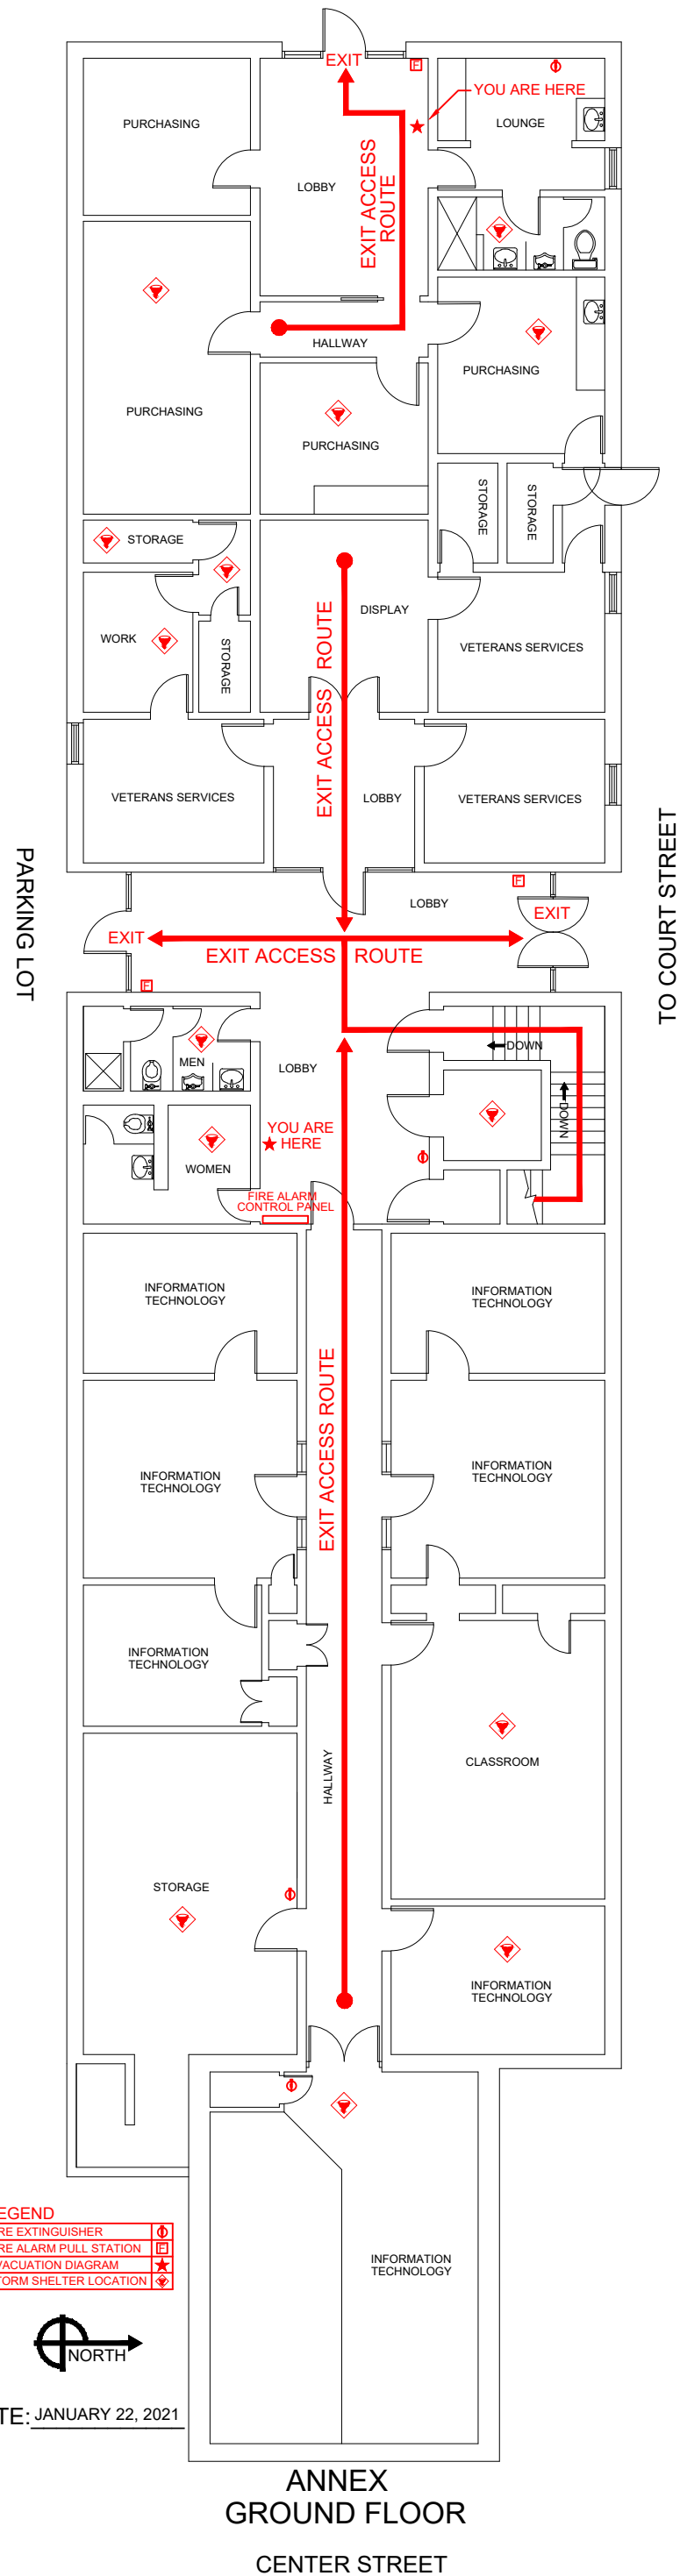

LEGEND

FIRE EXTINGUISHER	☐
FIRE ALARM PULL STATION	⊠
EVACUATION DIAGRAM	★
STORM SHELTER LOCATION	⬠

**ANNEX
UPPER FLOOR**
CENTER STREET

DATE: JANUARY 22, 2021

LEGEND

FIRE EXTINGUISHER	🔥
FIRE ALARM PULL STATION	🚒
EVACUATION DIAGRAM	★
STORM SHELTER LOCATION	🏠

DATE: JANUARY 22, 2021

**ANNEX
GROUND FLOOR**
CENTER STREET